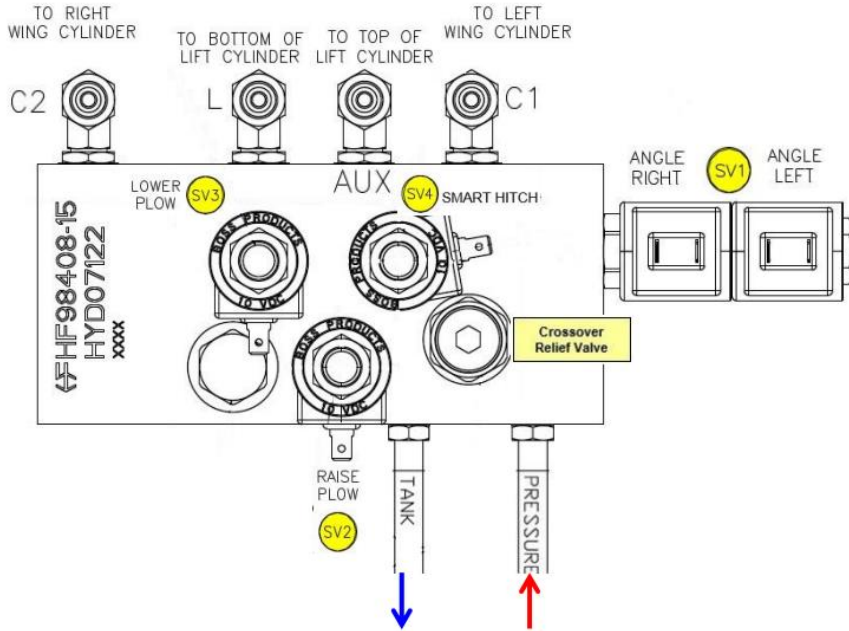

Hydraulic Valve Manifold

Straight Blade

108